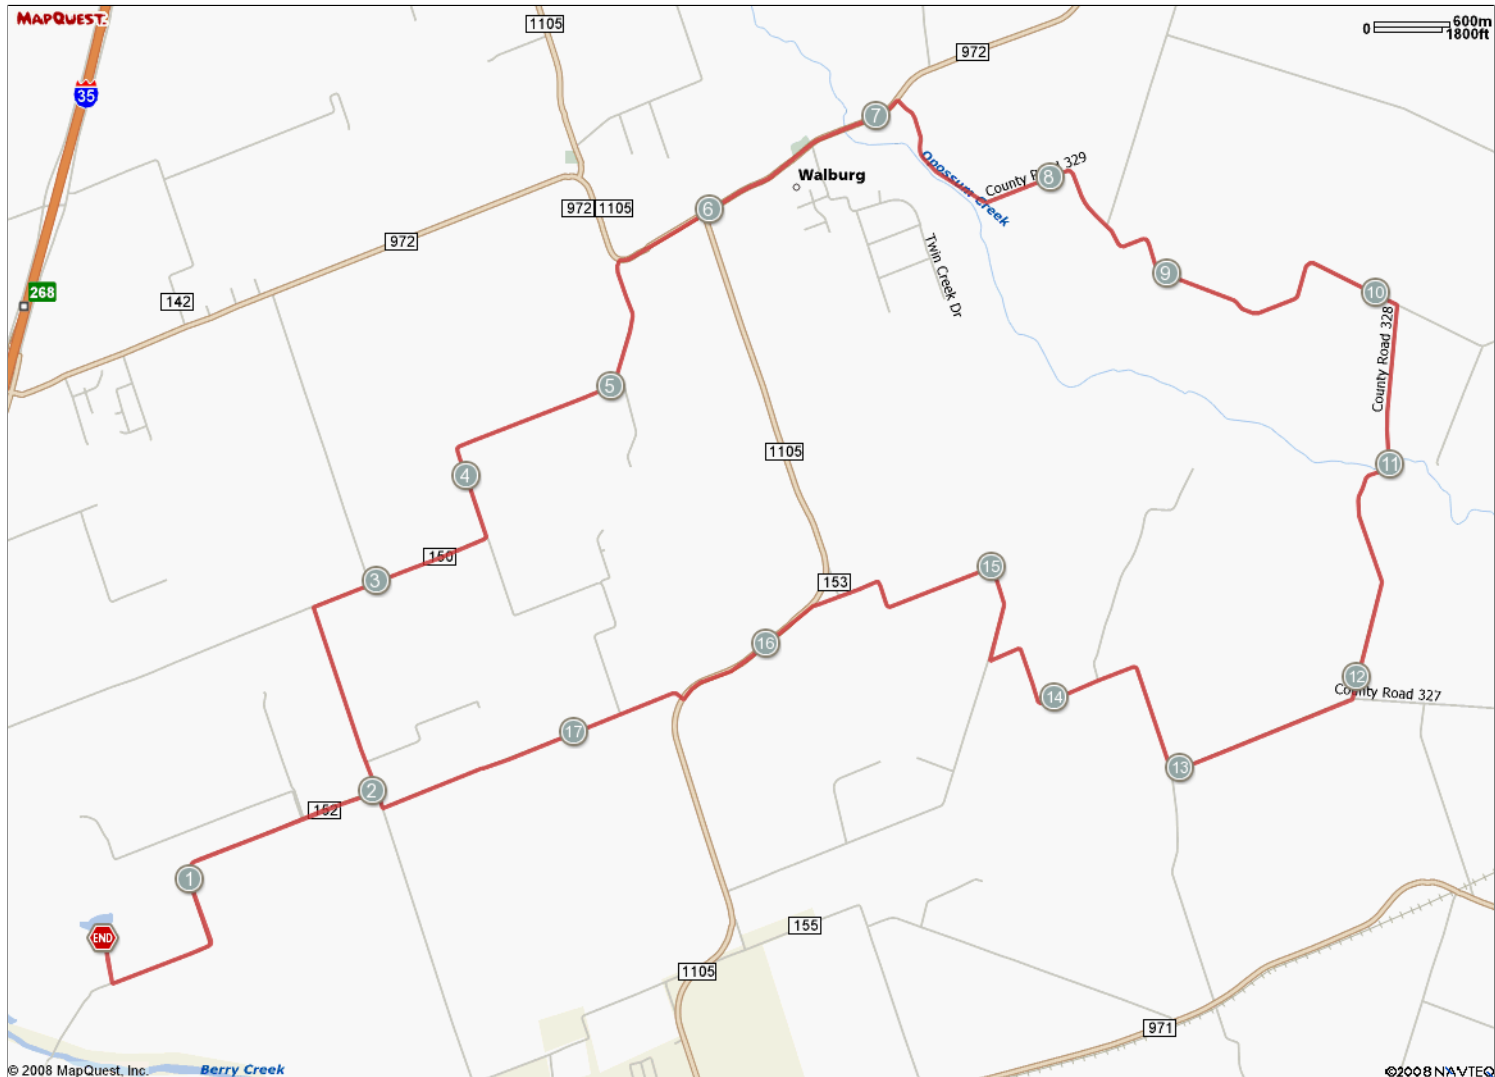

ROUTE DESCRIPTION:  
No Description Provided

ROUTE DESCRIPTION:  
 No Description Provided

Notes		
AT	FOR	NOTES
0.23 mi.	1mi 4424ft	Turn left at Highway 152
2.07 mi.	4622ft	Turn left at Highway 140
2.94 mi.	4729ft	Turn right at Highway 150
3.84 mi.	1mi 4265ft	Turn left to stay on Highway 150
5.65 mi.	1mi 2806ft	Turn right at 1105/972
7.18 mi.	3mi 844ft	Turn right at Highway 329
10.34 mi.	1mi 4674ft	Turn right at Highway 328
12.22 mi.	4901ft	Turn right at Highway 327
13.15 mi.	2650ft	Turn right at Highway 156

Notes		
AT	FOR	NOTES
13.65 mi.	4815ft	Turn left to stay on Highway 156
14.57 mi.	1mi 2222ft	Turn right at Highway 153
15.99 mi.	3999ft	Turn left at 1105
16.75 mi.	1mi 2904ft	Turn right at Highway 149
18.3 mi.	423ft	Turn right at Highway 140
18.38 mi.	1mi 4423ft	Turn left at Highway 152
20.21 mi.	1024ft	Turn right
20.41 mi.	-	Stop