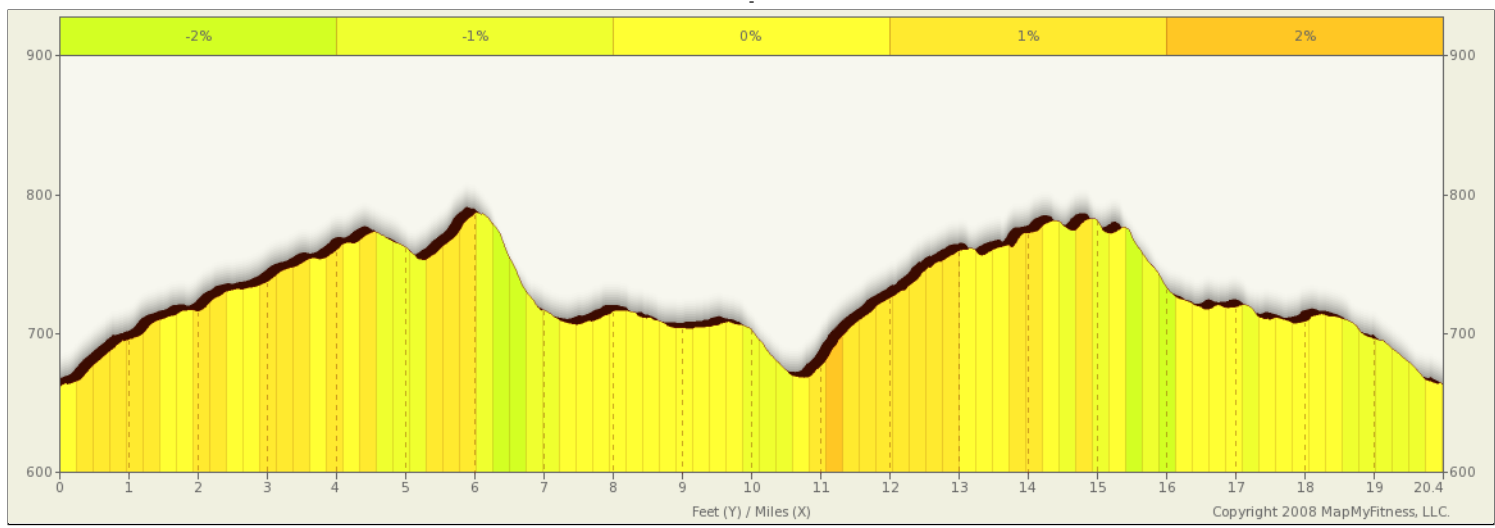

ROUTE DESCRIPTION:  
No Description Provided

ROUTE DESCRIPTION:  
 No Description Provided

Notes		
AT	FOR	NOTES
0.23 mi.	1mi 4424ft	Turn left at Highway 152
2.07 mi.	4622ft	Turn left at Highway 140
2.94 mi.	4729ft	Turn right at Highway 150
3.84 mi.	1mi 4265ft	Turn left to stay on Highway 150
5.65 mi.	1mi 2806ft	Turn right at 1105/972
7.18 mi.	3mi 844ft	Turn right at Highway 329
10.34 mi.	1mi 4674ft	Turn right at Highway 328
12.22 mi.	4901ft	Turn right at Highway 327
13.15 mi.	2650ft	Turn right at Highway 156

Notes		
AT	FOR	NOTES
13.65 mi.	4815ft	Turn left to stay on Highway 156
14.57 mi.	1mi 2222ft	Turn right at Highway 153
15.99 mi.	3999ft	Turn left at 1105
16.75 mi.	1mi 2904ft	Turn right at Highway 149
18.3 mi.	423ft	Turn right at Highway 140
18.38 mi.	1mi 4423ft	Turn left at Highway 152
20.21 mi.	1024ft	Turn right
20.41 mi.	-	Stop